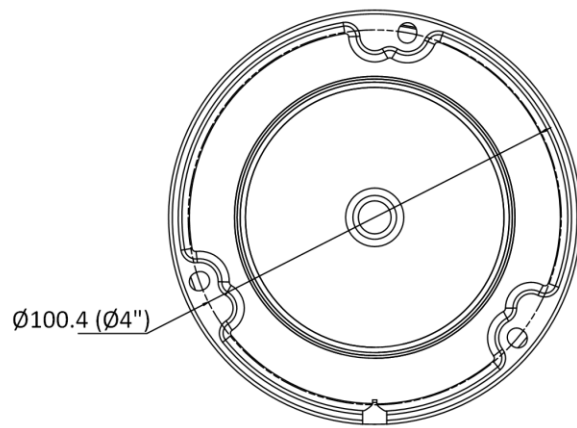

Simultaneous Live View	Up to 6 channels
User/Host	Up to 32 users, 3 levels: Administrator, Operator and User
Client	iVMS-4200, Hik-Connect, iVMS-5200
Web Browser	Plug-in required live view: IE 10, IE 11 Local service: Chrome 57.0+, Firefox 52.0+
Alarm Trigger	Motion detection, video tampering, exception (network disconnected, IP address conflict, illegal login, HDD error)
Interface	
Communication Interface	1 RJ45 10M/100M self-adaptive Ethernet port
Approval	
Impact Protection	IK10TVS 2000V lightning protection, surge protection and voltage transient protection
Compression Standard	
H.264+	Main stream supports
H.265+	Main stream supports
General	
Firmware Version	V5.5.111
Web Client Language	English, Ukrainian
General Function	Anti-flicker, heartbeat, mirror, password protection, privacy mask, watermark, IP address filter
Startup and Operating Conditions	-30 °C to 60 °C (-22 °F to 140 °F), humidity: 95% or less (non-condensing)
Power Supply	12 VDC ± 25% PoE: 802.3af, Class 3
Material	Aluminum alloy body
Dimensions	Camera: Ø111 mm × 82.4 mm (Ø4.4" × 3.2") With package: 134 mm × 134 mm × 108 mm (5.3" × 5.3" × 4.3")
Weight	Camera: approx. 360 g (0.8 lb.) With package: approx. 560 g (1.2 lb.)
Power Consumption and Current	12 VDC, 0.4 A, max. 5 W PoE (802.3af, 36 V to 57 V), 0.20 A to 0.15 A, max. 6.5 W
Interface Protection	IP67 (IEC 60529-2013), IK10 (IEC 62262:2002)

▪ Available Model

DS-2CD1143G0-I (2.8/4mm)

▪ **Dimension**

Unit: mm (inch)

▪ **Accessory**

▪ **Optional**

DS-1280ZJ-DM18 Junction Box	DS-1276ZJ-SUS Corner Mount	DS-1258ZJ Wall Mount	DS-1272ZJ-110 Wall Mount	DS-1250ZJ Rain Shade
				
DS-1275ZJ-SUS Vertical Pole Mount	DS-1272ZJ-110B Wall Mount	DS-1271ZJ-110 Pendant Mount	DS-1259ZJ Inclined Ceiling Mount	
				