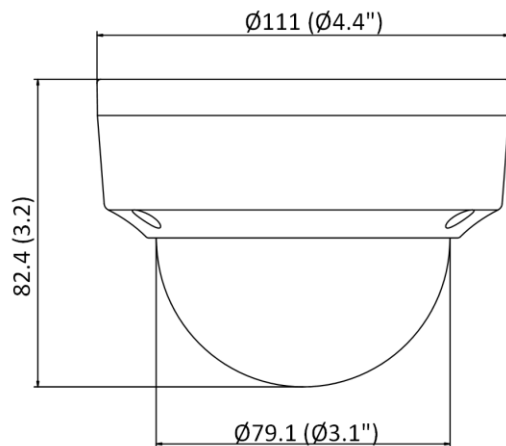

Simultaneous Live View	Up to 6 channels
User/Host	Up to 32 users, 3 levels: Administrator, Operator and User
Client	iVMS-4200, Hik-Connect, iVMS-5200
Web Browser	Plug-in required live view: IE 10, IE 11 Local service: Chrome 57.0+, Firefox 52.0+
Alarm Trigger	Motion detection, video tampering, exception (network disconnected, IP address conflict, illegal login, HDD error)
Interface	
Communication Interface	1 RJ45 10M/100M self-adaptive Ethernet port
Approval	
Impact Protection	IK10TVS 2000V lightning protection, surge protection and voltage transient protection
Compression Standard	
H.264+	Main stream supports
H.265+	Main stream supports
General	
Firmware Version	V5.5.111
Web Client Language	English, Ukrainian
General Function	Anti-flicker, heartbeat, mirror, password protection, privacy mask, watermark, IP address filter
Startup and Operating Conditions	-30 °C to 60 °C (-22 °F to 140 °F), humidity: 95% or less (non-condensing)
Power Supply	12 VDC ± 25% PoE: 802.3af, Class 3
Material	Aluminum alloy body
Dimensions	Camera: Ø111 mm × 82.4 mm (Ø4.4" × 3.2") With package: 134 mm × 134 mm × 108 mm (5.3" × 5.3" × 4.3")
Weight	Camera: approx. 360 g (0.8 lb.) With package: approx. 560 g (1.2 lb.)
Power Consumption and Current	12 VDC, 0.4 A, max. 5 W PoE (802.3af, 36 V to 57 V), 0.20 A to 0.15 A, max. 6.5 W
Interface Protection	IP67 (IEC 60529-2013), IK10 (IEC 62262:2002)

▪ Available Model

DS-2CD1143G0-I (2.8/4mm)

▪ **Dimension**

Unit: mm (inch)

▪ **Accessory**

▪ **Optional**

DS-1280ZJ-DM18 Junction Box	DS-1276ZJ-SUS Corner Mount	DS-1258ZJ Wall Mount	DS-1272ZJ-110 Wall Mount	DS-1250ZJ Rain Shade
				
DS-1275ZJ-SUS Vertical Pole Mount	DS-1272ZJ-110B Wall Mount	DS-1271ZJ-110 Pendant Mount	DS-1259ZJ Inclined Ceiling Mount	
				