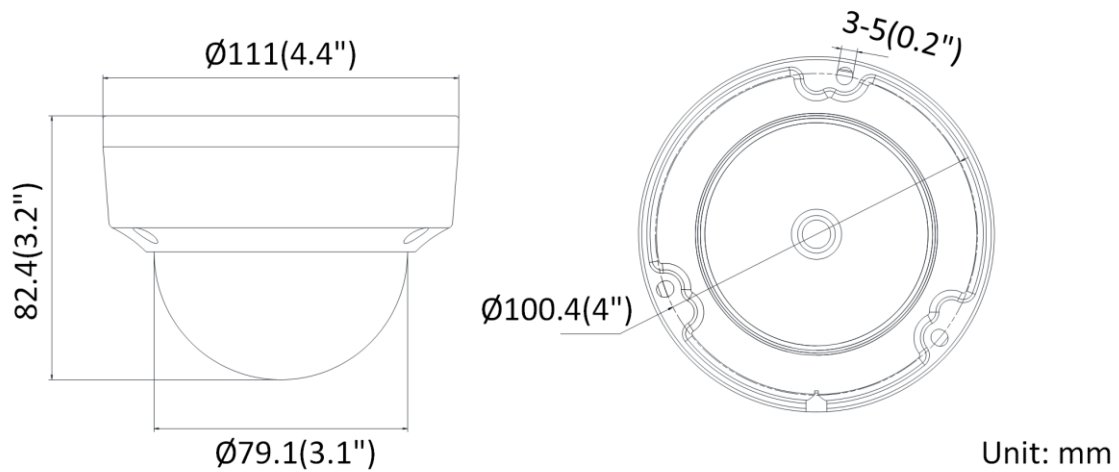

Camera Dimension	Camera: $\varnothing 111 \times 82.4$ mm ($\varnothing 4.4" \times 3.2"$) With package: $135 \times 135 \times 110$ mm ($5.3" \times 5.3" \times 4.3"$)
Camera Weight	Camera: approx. 497 g (1.1 lb.) With package: approx. 597 g (1.3 lb.)
Approval	
Protection	Ingress protection: IP67 (IEC 60529-2013), IK10(IEC 62262:2002)

▪ **Available Model**

- DS-2CD2121G0-I(2.8/4/6 mm)
- DS-2CD2121G0-IS(2.8/4/6 mm)
- DS-2CD2121G0-IW(2.8/4 mm)
- DS-2CD2121G0-IWS(2.8/4 mm)

▪ **Dimension**