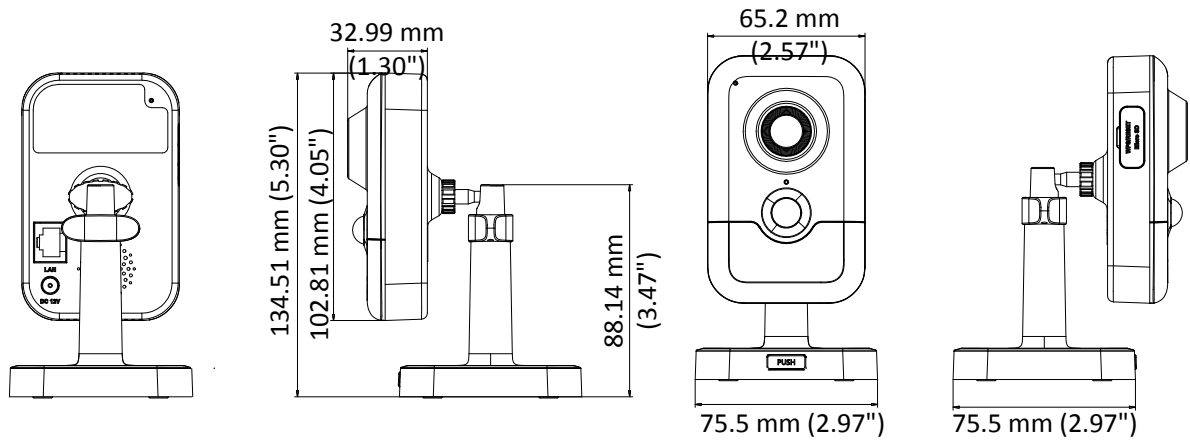

Dimension

Distributed by

HIKVISION®

Headquarters

No.555 Qianmo Road, Binjiang District,
Hangzhou 310051, China
T +86-571-8807-5998
overseasbusiness@hikvision.com

Hikvision USA
T +1-909-895-0400
sales.usa@hikvision.com

Hikvision Australia
T +61-2-8599-4233
salesau@hikvision.com

Hikvision India
T +91-22-28469900
sales@pramahikvision.com

Hikvision Canada
T +1-866-200-6690
sales.canada@hikvision.com

Hikvision Thailand
T +662-275-9949
sales.thailand@hikvision.com

Hikvision Europe
T +31-23-5542770
sales.eu@hikvision.com

Hikvision Italy
T +39-0438-6902
info.it@hikvision.com

Hikvision Brazil
T +55 11 3318-0050
Latam.support@hikvision.com

Hikvision Turkey
T +90 [216]521 7070- 7074
sales.tr@hikvision.com

Hikvision Malaysia
T +601-7652-2413
sales.my@hikvision.com

Hikvision UK & Ireland
T +01628-902140
sales.uk@hikvision.com

Hikvision South Africa
Tel: +27 [10] 0351172
sale.africa@hikvision.com

Hikvision France
T +33(0)1-85-330-450
info.fr@hikvision.com

Hikvision Kazakhstan
T +7-727-9730667
nikia.panfilov@hikvision.ru

Hikvision Vietnam
T +84-974270888
sales.vt@hikvision.com

Hikvision UAE
T +971-4-4432090
salesme@hikvision.com

Hikvision Singapore
T +65-6684-4718
sg@hikvision.com

Hikvision Spain
T +34-91-737-16-55
info.es@hikvision.com

Hikvision Tashkent
T +99-87-1238-9438
uzb@hikvision.ru

Hikvision Hong Kong
T +852-2151-1761
info.hk@hikvision.com

Hikvision Russia
T +7-495-669-67-99
sateru@hikvision.com

Hikvision Korea
T +82-[0]31-731-8817
sales.korea@hikvision.com

Hikvision Poland
T +48-22-460-01-50
info.pl@hikvision.com

Hikvision Indonesia
T +62-21-2933759
Sales.Indonesia@hikvision.com