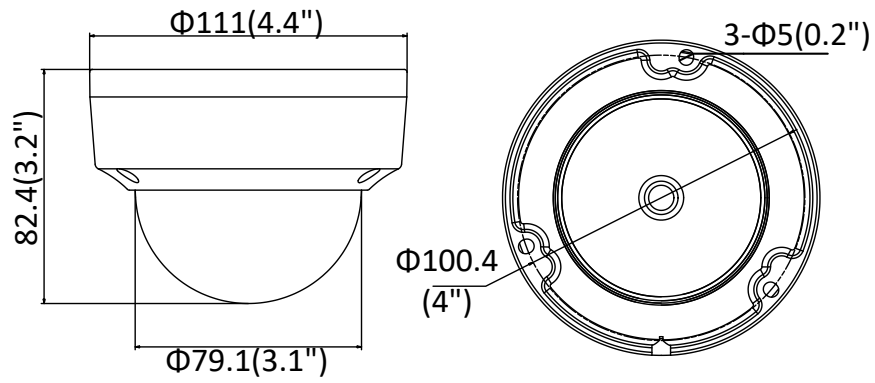

Dimensions

Unit: mm (inch)